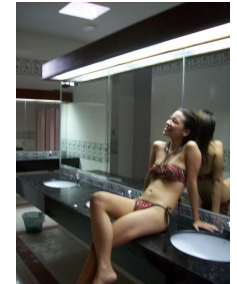

**Supanida Sripumbang**

**Location:** QLD, Australia

**Gender:** Female

**Age:** 31

**Talent Categories:** Actor, Extra, Model, Dancer,  
Presenter, Singer

**Modeling Talent:** Body, Catwalk, Hair, Skin

**Height:** 163 cm / 5'4"

**Weight:** 50 kg

**Size:** 8

**Eyes:** Dark Brown

**Hair:** Black, Long

**Complexion:** Olive

Showcase Management