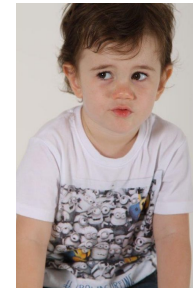

**Maxx Taylor**

**Location:** QLD, Australia

**Gender:** Male

**Age:** 7

**Talent Categories:** Extra, Child, Commercial Face

**Modeling Talent:**

**Height:** 84 cm / 2'9"

**Weight:** 14 kg

**Size:** 3

**Eyes:** Brown

**Hair:** Brown, Collar

**Complexion:** Olive

Showcase Management