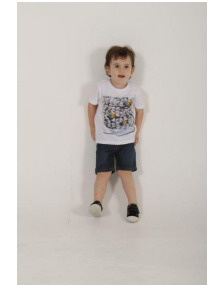

**Maxx Taylor**

**Location:** QLD, Australia

**Gender:** Male

**Age:** 7

**Talent Categories:** Extra, Child, Commercial Face

**Modeling Talent:**

**Height:** 84 cm / 2'9"

**Weight:** 14 kg

**Size:** 3

**Eyes:** Brown

**Hair:** Brown, Collar

**Complexion:** Olive

Showcase Management