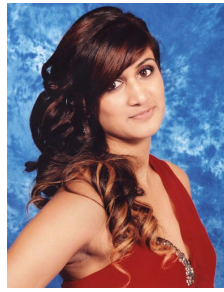

Nimasha DeSilva

Location: VIC, Australia

Gender: Female

Age: 25

Talent Categories: Extra, Model, Commercial Face

Modeling Talent: Body, Promotional, Hair, Skin

Height: 162 cm / 5'4"

Weight: 48.2 kg

Size: 6 or 8

Eyes: Light Brown

Hair: Brown, Long

Complexion: Medium

Showcase Management