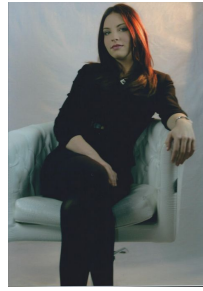

**Laura Ashley Harvey**

**Location:** NSW, Australia

**Gender:** Female

**Age:** 24

**Talent Categories:** Extra, Model, Commercial Face,  
Presenter, Promotional Artist

**Modeling Talent:** Body, Catwalk, Promotional, Hair

**Height:** 163 cm / 5'4"

**Weight:** 51 kg

**Size:** xs

**Eyes:** Blue

**Hair:** Dark-Brown, Long

**Complexion:** Fair

Showcase Managment