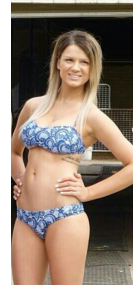

**Annalise Emily Beinke**

**Location:** SA, Australia

**Gender:** Female

**Age:** 26

**Talent Categories:** Model

**Modeling Talent:** Body, Catwalk, Promotional, Hair, Legs, Skin, Teeth

**Height:** 173 cm / 5'8"

**Weight:** 53 kg

**Size:** 6-8

**Eyes:** Hazel

**Hair:** Blonde, Long

**Complexion:** Medium

Showcase Management