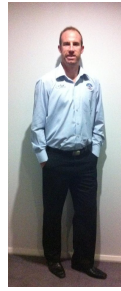

**Benjamin Radstaak**

**Location:** NSW, Australia

**Gender:** Male

**Age:** 33

**Talent Categories:** Actor, Extra, Model, Commercial Face, Promotional Artist

**Modeling Talent:**

**Height:** 193 cm / 6'4"

**Weight:** 96 kg

**Size:** L

**Eyes:** Blue

**Hair:** Light-Brown, Short

**Complexion:** Fair

Showcase Management