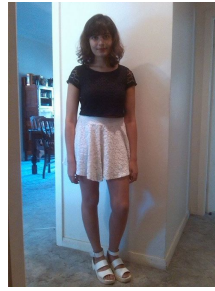

**Zoya Khan**

**Location:** NSW, Australia

**Gender:** Female

**Age:** 23

**Talent Categories:** Extra, Model, Commercial Face,  
Promotional Artist

**Modeling Talent:**

**Height:** 163 cm / 5'4"

**Weight:** 55 kg

**Size:** 8

**Eyes:** Brown

**Hair:** Dark-Brown, Shoulder

**Complexion:** Medium

Showcase Management