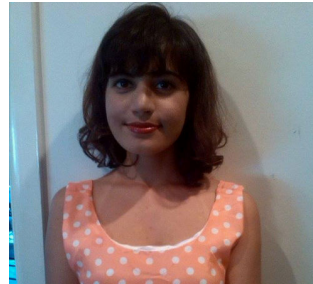

**Zoya Khan**

**Location:** NSW, Australia

**Gender:** Female

**Age:** 23

**Talent Categories:** Extra, Model, Commercial Face,  
Promotional Artist

**Modeling Talent:**

**Height:** 163 cm / 5'4"

**Weight:** 55 kg

**Size:** 8

**Eyes:** Brown

**Hair:** Dark-Brown, Shoulder

**Complexion:** Medium

Showcase Management