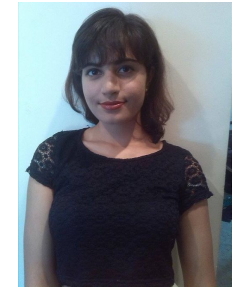

**Zoya Khan**

**Location:** NSW, Australia

**Gender:** Female

**Age:** 23

**Talent Categories:** Extra, Model, Commercial Face,  
Promotional Artist

**Modeling Talent:**

**Height:** 163 cm / 5'4"

**Weight:** 55 kg

**Size:** 8

**Eyes:** Brown

**Hair:** Dark-Brown, Shoulder

**Complexion:** Medium

Showcase Management