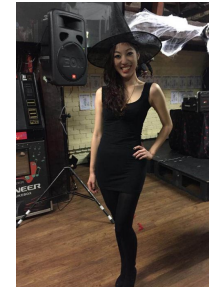

**Ling Chiao**

**Location:** VIC, Australia

**Gender:** Female

**Age:** 30

**Talent Categories:** Actor, Extra, Model, Commercial Face, Dancer, Entertainer, Musician, Promotional Artist, Theatrical

**Modeling Talent:** Body, Catwalk, Promotional

**Height:** 170 cm / 5'7"

**Weight:** 56 kg

**Size:** 10

**Eyes:** Brown

**Hair:** Multi Coloured, Long

**Complexion:** Medium

Showcase Management