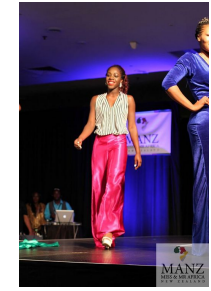

Lisa Kyerewaa Serbah

Location: WA, Australia

Gender: Female

Age: 24

Talent Categories: Extra, Model, Commercial Face, Dancer, Promotional Artist, Voice Over

Modeling Talent: Body, Catwalk, Promotional, Hair, Hands, Nails, Legs, Skin, Teeth

Height: 170 cm / 5'7"

Weight: 60 kg

Size: 8

Eyes: Brown

Hair: Black, Shoulder

Complexion: Dark

Showcase Management