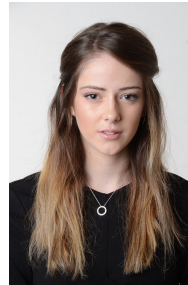

**Emma Lucy Lockwood**

**Location:** WA, Australia

**Gender:** Female

**Age:** 22

**Talent Categories:** Extra, Model, Commercial Face

**Modeling Talent:**

**Height:** 170 cm / 5'7"

**Weight:** 58 kg

**Size:** M

**Eyes:** Green

**Hair:** Brown, Long

**Complexion:** Fair

Showcase Management