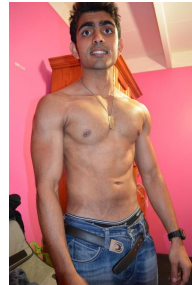

george joseph

Location: VIC, Australia

Gender: Male

Age: 31

Talent Categories: Actor, Model

Modeling Talent: Body

Height: 168 cm / 5'6"

Weight: 64 kg