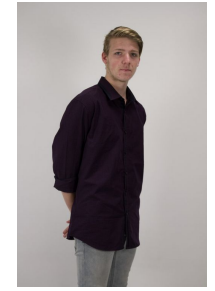

**Christopher Liam Pritchard**

**Location:** VIC, Australia

**Gender:** Male

**Age:** 22

**Talent Categories:** Actor, Extra, Commercial Face,  
Musician, Singer, Artist

**Modeling Talent:**

**Height:** 5ft 10" cm / 0'2"

**Weight:** 68 kg

**Size:** Medium

**Eyes:** Blue

**Hair:** Blonde, Short

**Complexion:** Fair

Showcase Management