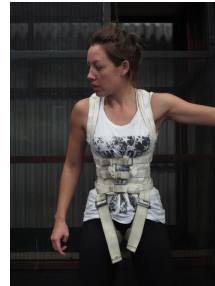

Melanie Goh

Location: QLD, Australia

Gender: Female

Age: 36

Talent Categories: Extra

Modeling Talent:

Height: 162 cm / 5'4"

Weight: 50 kg

Size: 6

Eyes: Hazel

Hair: Light-Brown, Shoulder

Complexion: Medium

Showcase Management