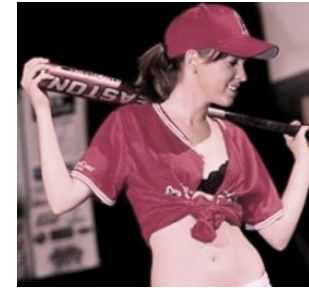

Samantha Cole

Location: QLD, Australia

Gender: Female

Age: 31

Talent Categories: Actor, Extra, Commercial Face,
Singer

Modeling Talent:

Height: 165 cm / 5'5"

Weight: 48 kg

Size: 6-8

Eyes: Blue Green

Hair: Dark-Brown, Long

Complexion: Fair

Showcase Management