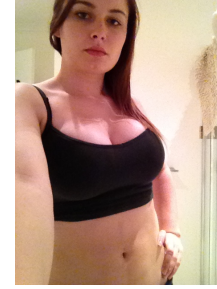

**Amanda Louise McElroy**

**Location:** VIC, Australia

**Gender:** Female

**Age:** 27

**Talent Categories:** Extra, Model, Variety

**Modeling Talent:** Body, Hair, Hands, Nails, Legs, Skin

**Height:** 164 cm / 5'5"

**Weight:** 57 kg

**Size:** xs/s-8/10 aus

**Eyes:** Green

**Hair:** Light-Brown, Long

**Complexion:** Medium

Showcase Management