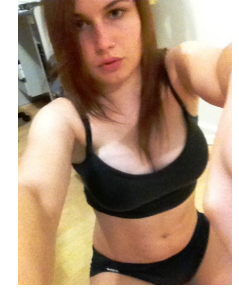

**Amanda Louise McElroy**

**Location:** VIC, Australia

**Gender:** Female

**Age:** 27

**Talent Categories:** Extra, Model, Variety

**Modeling Talent:** Body, Hair, Hands, Nails, Legs, Skin

**Height:** 164 cm / 5'5"

**Weight:** 57 kg

**Size:** xs/s-8/10 aus

**Eyes:** Green

**Hair:** Light-Brown, Long

**Complexion:** Medium

Showcase Management