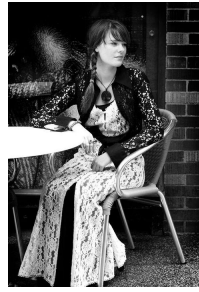

Sarah Crystel O'Reilly

Location: WA, Australia

Gender: Female

Age: 26

Talent Categories: Actor, Extra, Model, Commercial Face

Modeling Talent: Promotional

Height: 166 cm / 5'5"

Weight: 50 kg

Size: 8

Eyes: Green

Hair: Auburn, Long

Complexion: Fair

Showcase Management