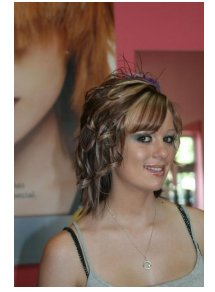

Keri-Ellen Keith

Location: VIC, Australia

Gender: Female

Age: 28

Talent Categories: Extra, Model, Commercial Face, Promotional Artist, Variety, Voice Over

Modeling Talent: Body, Catwalk, Promotional, Hair, Hands, Nails

Height: 154 cm / 5'1"

Weight: 53 kg

Size: 12

Eyes: Hazel

Hair: Other, Shoulder

Complexion: Fair

Showcase Management