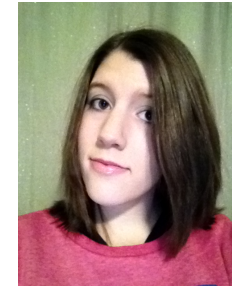

Melissa Malycha

Location: SA, Australia

Gender: Female

Age: 24

Talent Categories: Actor, Extra, Model, Variety, Voice Over

Modeling Talent:

Height: 172 cm / 5'8"

Weight: 72 kg

Size: 12/14

Eyes: Hazel

Hair: Brown, Shoulder

Complexion: Medium

Showcase Management