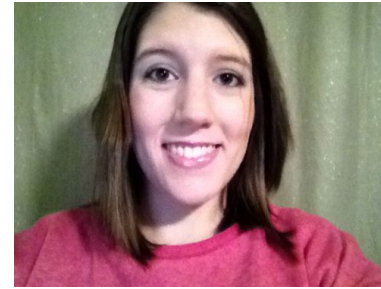

Melissa Malycha

Location: SA, Australia

Gender: Female

Age: 24

Talent Categories: Actor, Extra, Model, Variety, Voice Over

Modeling Talent:

Height: 172 cm / 5'8"

Weight: 72 kg

Size: 12/14

Eyes: Hazel

Hair: Brown, Shoulder

Complexion: Medium

Showcase Management