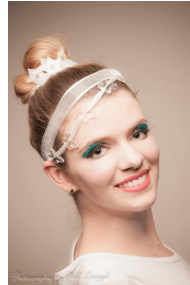

Catherine Claessens

Location: ACT, Australia

Gender: Female

Age: 27

Talent Categories: Actor, Extra, Model, Commercial Face, Presenter, Promotional Artist, Artist

Modeling Talent: Body, Promotional, Hair, Hands, Nails, Legs

Height: 162 cm / 5'4"

Weight: 43 kg

Size: 7 or 8

Eyes: Blue Green

Hair: Light-Brown, Long

Complexion: Pale

Showcase Management