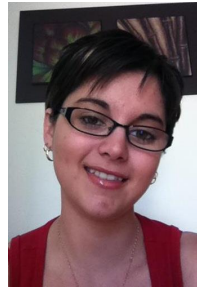

Kerri-Anne Ryan

Location: SA, Australia

Gender: Female

Age: 33

Talent Categories: Extra, Model, Commercial Face,
Promotional Artist

Modeling Talent: Body, Catwalk, Promotional, Hair,
Hands, Nails, Skin, Teeth

Height: 170 cm / 5'7"

Weight: 57 kg

Size: 10

Eyes: Brown

Hair: Dark-Brown, Short

Complexion: Olive

Showcase Management