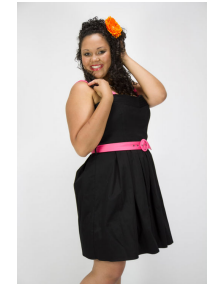

Dana-Jean Rita Charles

Location: VIC, Australia

Gender: Female

Age: 27

Talent Categories: Actor, Extra, Model, Commercial Face, Presenter, Promotional Artist, Variety

Modeling Talent: Body, Catwalk, Promotional, Hair, Hands, Nails, Legs, Skin, Teeth, Larger Size

Height: 175 cm / 5'9"

Weight: 79 kg

Size: 14

Eyes: Brown

Hair: Black, Long

Complexion: Olive

Showcase Management