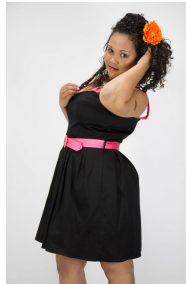

Dana-Jean Rita Charles

Location: VIC, Australia

Gender: Female

Age: 27

Talent Categories: Actor, Extra, Model, Commercial Face, Presenter, Promotional Artist, Variety

Modeling Talent: Body, Catwalk, Promotional, Hair, Hands, Nails, Legs, Skin, Teeth, Larger Size

Height: 175 cm / 5'9"

Weight: 79 kg

Size: 14

Eyes: Brown

Hair: Black, Long

Complexion: Olive

Showcase Management