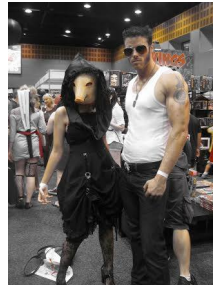

Stephen Roy Mackay

Location: QLD, Australia

Gender: Male

Age: 36

Talent Categories: Actor, Extra, Model, Comedian, Commercial Face, Dancer, Entertainer, Musician, Presenter, Promotional Artist, Singer, Theatrical, Artist

Modeling Talent: Body, Promotional, Hair, Teeth

Height: 192 cm / 6'4"

Weight: 96 kg

Size: M

Eyes: Blue

Hair: Red, Short

Complexion: Fair

Showcase Management